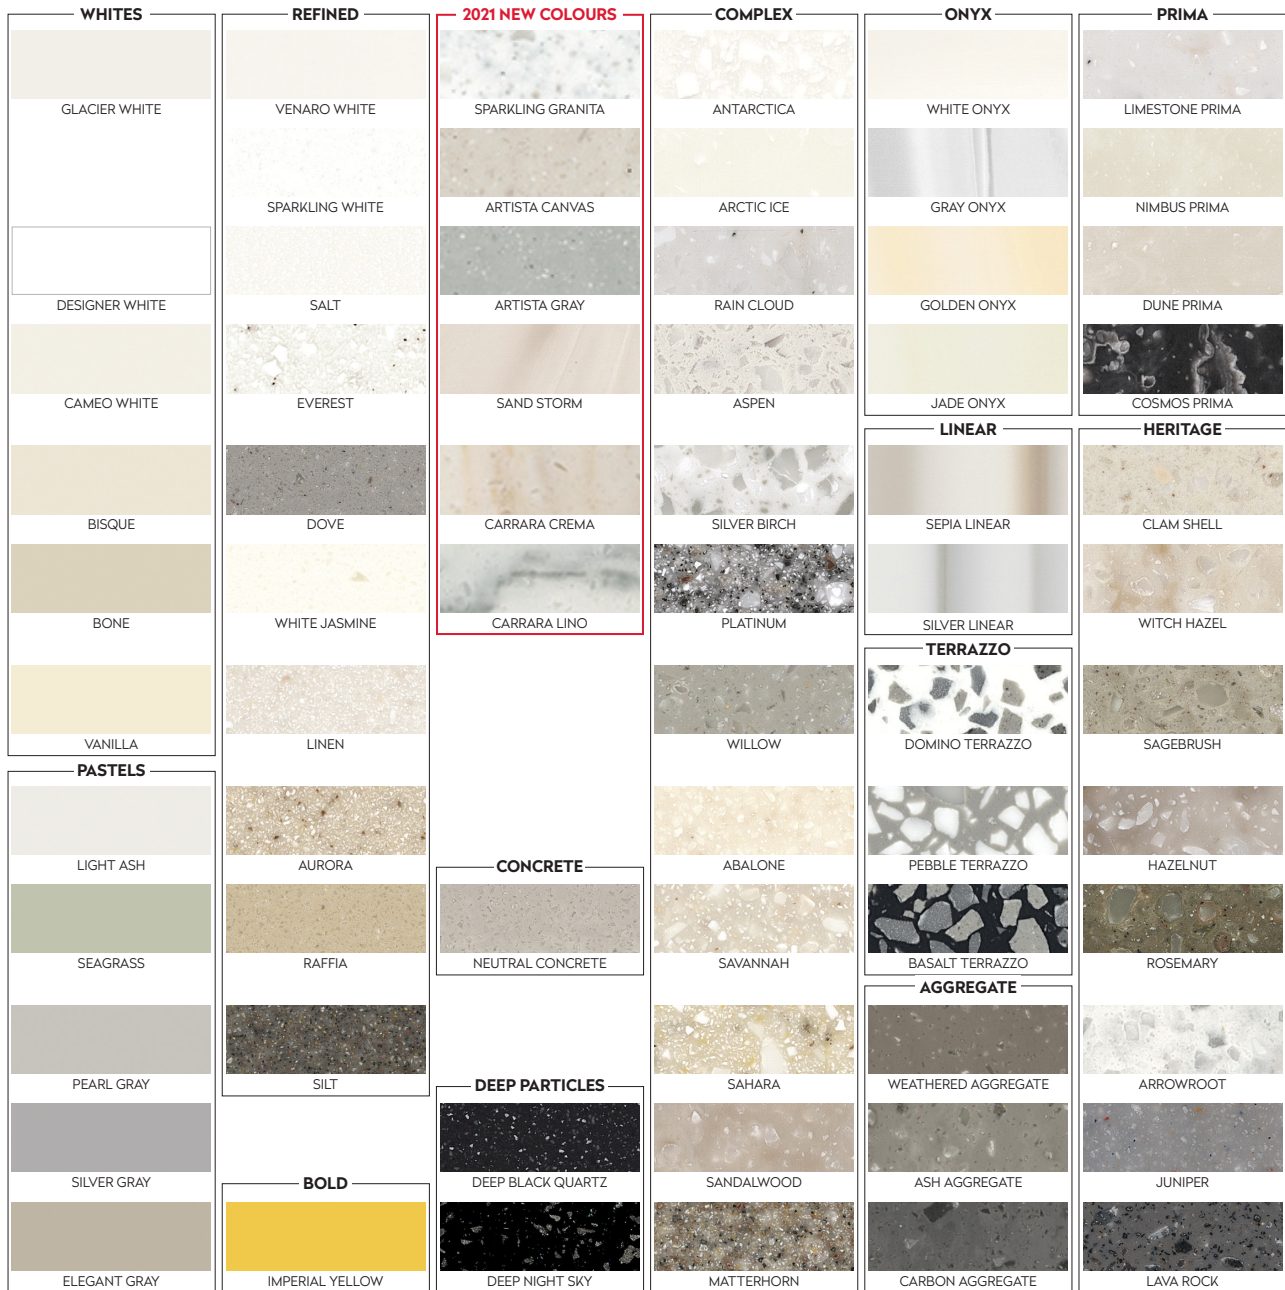

# THE COLOURS OF CORIAN® SOLID SURFACE RECOMMENDED FOR KITCHEN WORKTOPS AND HEAVY USE ENVIRONMENTS

EUROPE, MIDDLE EAST AND AFRICA

## 2021 - COLOURS (PRICE GROUP)

ABALONE	(3)	COSMOS PRIMA	(4)	LIGHT ASH	(1)	SAVANNAH	(3)
ANTARCTICA	(3)	DEEP BLACK QUARTZ	(3)	LIMESTONE PRIMA	(4)	SEAGRASS	(1)
ARCTIC ICE	(3)	DEEP NIGHT SKY	(3)	LINEN	(2)	SEPIA LINEAR	(4)
ARROWROOT	(4)	DESIGNER WHITE	(1)	MATTERHORN	(3)	SILT	(2)
ARTISTA CANVAS	(2)	DOMINO TERRAZZO	(4)	NEUTRAL CONCRETE	(3)	SILVER BIRCH	(3)
ARTISTA GRAY	(2)	DOVE	(2)	NIMBUS PRIMA	(4)	SILVER GRAY	(1)
ASH AGGREGATE	(4)	DUNE PRIMA	(4)	PEARL GRAY	(1)	SILVER LINEAR	(4)
ASPEN	(3)	ELEGANT GRAY	(1)	PEBBLE TERRAZZO	(4)	SPARKLING GRANITA	(3)
AURORA	(2)	EVEREST	(2)	PLATINUM	(3)	SPARKLING WHITE	(2)
BASALT TERRAZZO	(4)	GLACIER WHITE	(0)	RAFFIA	(2)	VANILLA	(1)
BISQUE	(1)	GOLDEN ONYX	(4)	RAIN CLOUD	(3)	VENARO WHITE	(2)
BONE	(1)	GRAY ONYX	(4)	ROSEMARY	(4)	WEATHERED AGGREGATE	(4)
CAMEO WHITE	(1)	HAZELNUT	(4)	SAGEBRUSH	(4)	WHITE JASMINE	(2)
CARBON AGGREGATE	(4)	IMPERIAL YELLOW	(2)	SAHARA	(3)	WHITE ONYX	(4)
CARRARA CREMA	(4)	JADE ONYX	(4)	SALT	(2)	WILLOW	(3)
CARRARA LINO	(4)	JUNIPER	(4)	SAND STORM	(3)	WITCH HAZEL	(4)
CLAM SHELL	(4)	LAVA ROCK	(4)	SANDALWOOD	(3)		

Top left: Restaurant tables, photo Corian® Design, art direction Stylemixer.

Bottom left: Kitchen worktop with integrated sink, design by A La Carte; photo courtesy of CASE.

Right image: Kitchen worktop with integrated sink, photo Corian® Design, art direction Stylemixer.

# CORIAN® SOLID SURFACE: THE 2021 COLOUR PORTFOLIO FOR KITCHEN WORKTOPS AND HEAVY USE ENVIRONMENTS

EUROPE, MIDDLE EAST AND AFRICA - List valid from September 2021, till further notice.

Colours are grouped by collection, to know more visit [www.corian.com](http://www.corian.com).